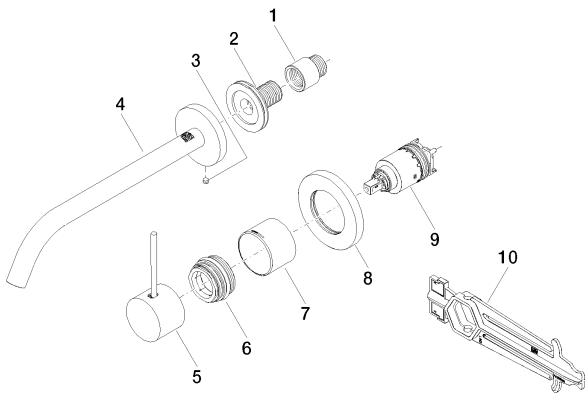

## Required article

NO IMAGE

AVAILABLE

35 860 970-90 0010

Rough for wall-mounted  
faucet mixer on right -

Sink - Meta

META SLIM Wall-mounted single-lever mixer without drain - polished chrome

Article number: 36 861 662-00 0010

Spare parts list

Number	Item Number	Designation	Number of units
1	09 24 03 072 10 90	nipple	1
2	09 24 03 280 90	nipple	1
3	09 31 11 112 90	pin	1
4	90 28 22 324 01-00	spout	1
5	90 20 66 022 00-00	handle	1
6	90 24 04 537 00 90	threaded connector	1
7	09 11 02 334-00	cover	1
8	90 27 62 011 00-00	rosette	1
9	90 15 05 064 01 90	cartridge	1
10	09 30 09 064 90	key	1