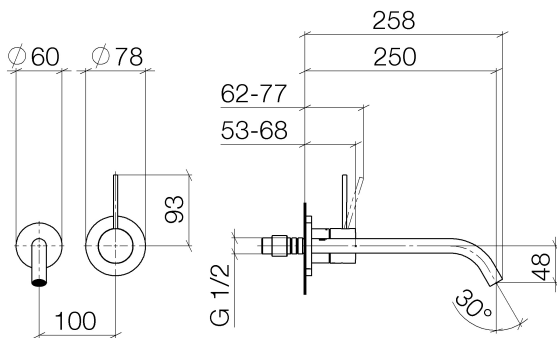

## Sink - Meta

META SLIM Wall-mounted single-lever mixer without drain - polished chrome

Article number: 36 861 662-00 0010

- 9-7/8" Projection
- Rigid spout
- Round aerated stream
- Spout hole diameter 1-1/2"
- Hole diameter single-lever mixer 2-1/4"
- 2-1/8" diameter flange for spout
- Diameter flange for mixer 3-1/8"
- Water flow rate limited to max. 1.2 gpm
- lead-free
- (ADA)

## Dimensional drawing

## Sink - Meta

META SLIM Wall-mounted single-lever mixer without drain - polished chrome

Article number: 36 861 662-00 0010

All dimensions in mm / inch = mm x 0,0394

Spare parts list

Number	Item Number	Designation	Number of units
1	09 24 03 072 10 90	nipple	1
2	09 24 03 280 90	nipple	1
3	09 31 11 112 90	pin	1
4	90 28 22 324 01-00	spout	1
5	90 20 66 022 00-00	handle	1
6	90 24 04 537 00 90	threaded connector	1
7	09 11 02 334-00	cover	1
8	90 27 62 011 00-00	rosette	1
9	90 15 05 064 01 90	cartridge	1
10	09 30 09 064 90	key	1